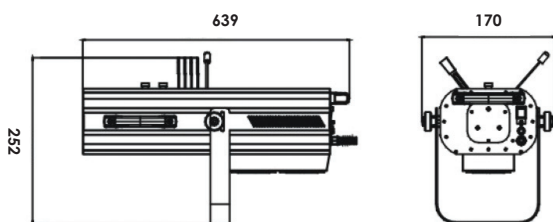

Specifications:

FS-575:

- Power consumption: 575W
- Power supply: 240V
- Dimensions: 639 x 252 x 170mm
- Weight: 22Kgs

FS-1000:

- Power consumption: 1000W
- Power supply: 240V
- Dimensions: 639 x 252 x 170mm
- Weight: 12Kgs

Optional stand:
STAN04

Dimensions:

Photometric data

13° - Lux	13000	6800	4600
19° - Lux	10500	5200	3300
FS-575W			
13° - Lux	3600	1800	1080
19° - Lux	2700	1300	850
FS-1000W			

Code: FOLL05 - FS-575
FOLL06 - FS-1000