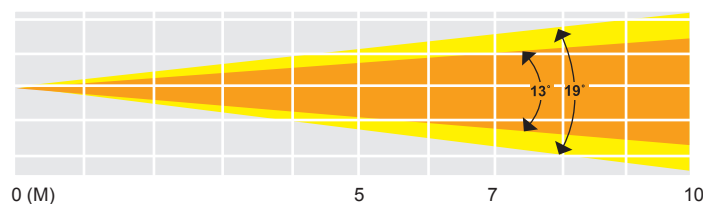

Specifications:

FS-575:

- Power consumption: 575W
- Power supply: 240V
- Dimensions: 639 x 252 x 170mm
- Weight: 22Kgs

FS-1000:

- Power consumption: 1000W
- Power supply: 240V
- Dimensions: 639 x 252 x 170mm
- Weight: 12Kgs

Optional stand:
STAN04

Dimensions:

Photometric data

13° - Lux	13000	6800	4600
19° - Lux	10500	5200	3300
FS-575W			
13° - Lux	3600	1800	1080
19° - Lux	2700	1300	850
FS-1000W			

Code: FOLL05 - FS-575
FOLL06 - FS-1000